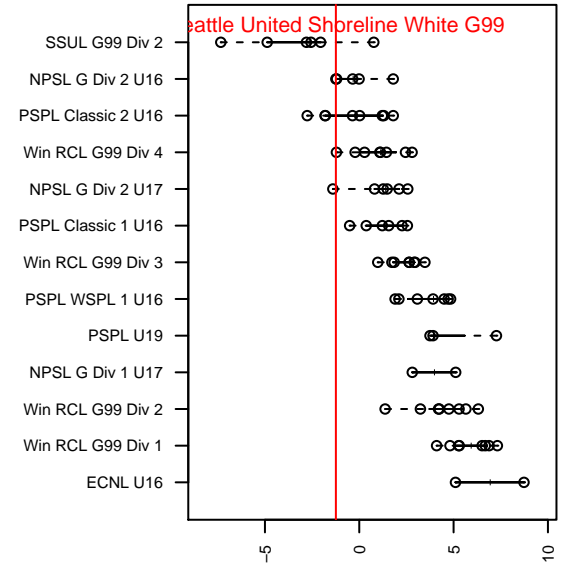

Seattle United Shoreline White G99

Seattle United Regional
 Seattle, WA
 G99 total strength=998
 attack=2.11 defense=1.88
 fall league = NPSL G Div 2 U16

alt names used:
 SEATTLE UNITED G99 SHORELINE WHITE ('
 Seattle United SH G99 White
 SU Shoreline G99 White
 Seattle United SH G99 White

Venues played:
 2015 KITG GU16 Green
 2015 Bigfoot Silver U16
 2015 NPSL G Division 2 U16
 2015 WYS Presidents Cup G99 Division 2

Seattle United Shoreline White G99
 Dots are actual minus expected GF (blue circles) and GA (red triangles).
 Blue line is smoothed change in attack strength. Red is smoothed change in defense strength.

**attack and defense variance (black dot)
relative to other teams
and top 10 in region**

**attack and defense rating
relative to others at age
and all opponents in last 13 months**

Performance relative to 13 month average