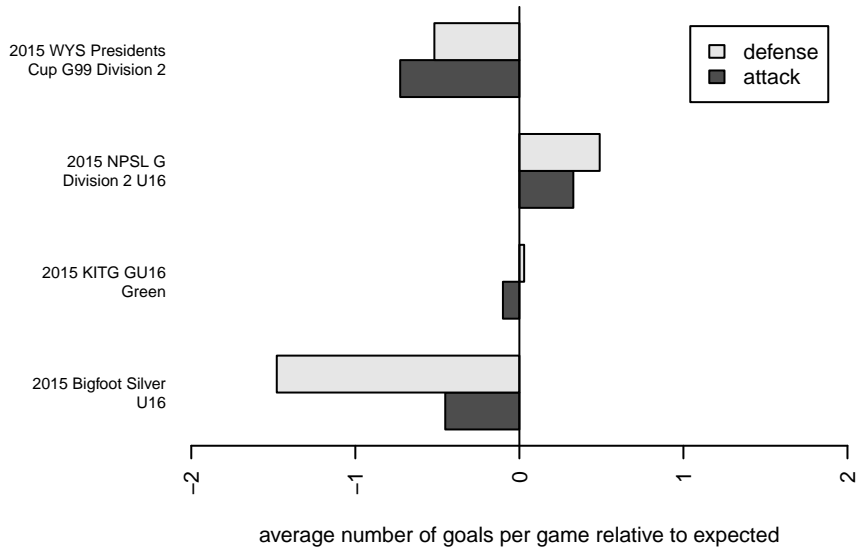

Seattle United Shoreline White G99

Seattle United Regional
 Seattle, WA
 G99 total strength=998
 attack=2.11 defense=1.88
 fall league = NPSL G Div 2 U16

alt names used:
 SEATTLE UNITED G99 SHORELINE WHITE ('
 Seattle United SH G99 White
 SU Shoreline G99 White
 Seattle United SH G99 White

Venues played:
 2015 KITG GU16 Green
 2015 Bigfoot Silver U16
 2015 NPSL G Division 2 U16
 2015 WYS Presidents Cup G99 Division 2

Seattle United Shoreline White G99
 Dots are actual minus expected GF (blue circles) and GA (red triangles).
 Blue line is smoothed change in attack strength. Red is smoothed change in defense strength.

**attack and defense variance (black dot)
relative to other teams
and top 10 in region**

**attack and defense rating
relative to others at age
and all opponents in last 13 months**

Performance relative to 13 month average