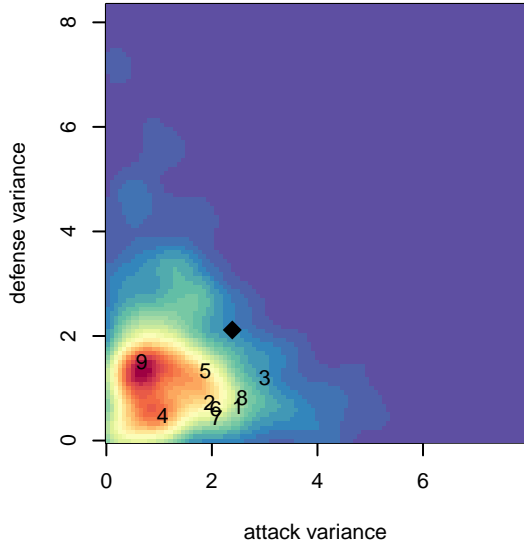

Seattle United Shoreline White G99

Seattle United Regional
 Seattle, WA
 G99 total strength=998
 attack=2.11 defense=1.88
 fall league = NPSL G Div 2 U16

alt names used:
 SEATTLE UNITED G99 SHORELINE WHITE ('
 Seattle United SH G99 White
 SU Shoreline G99 White
 Seattle United SH G99 White

Venues played:
 2015 KITG GU16 Green
 2015 Bigfoot Silver U16
 2015 NPSL G Division 2 U16
 2015 WYS Presidents Cup G99 Division 2

Seattle United Shoreline White G99
 Dots are actual minus expected GF (blue circles) and GA (red triangles).
 Blue line is smoothed change in attack strength. Red is smoothed change in defense strength.

**attack and defense variance (black dot)
relative to other teams
and top 10 in region**

**attack and defense rating
relative to others at age
and all opponents in last 13 months**

Performance relative to 13 month average