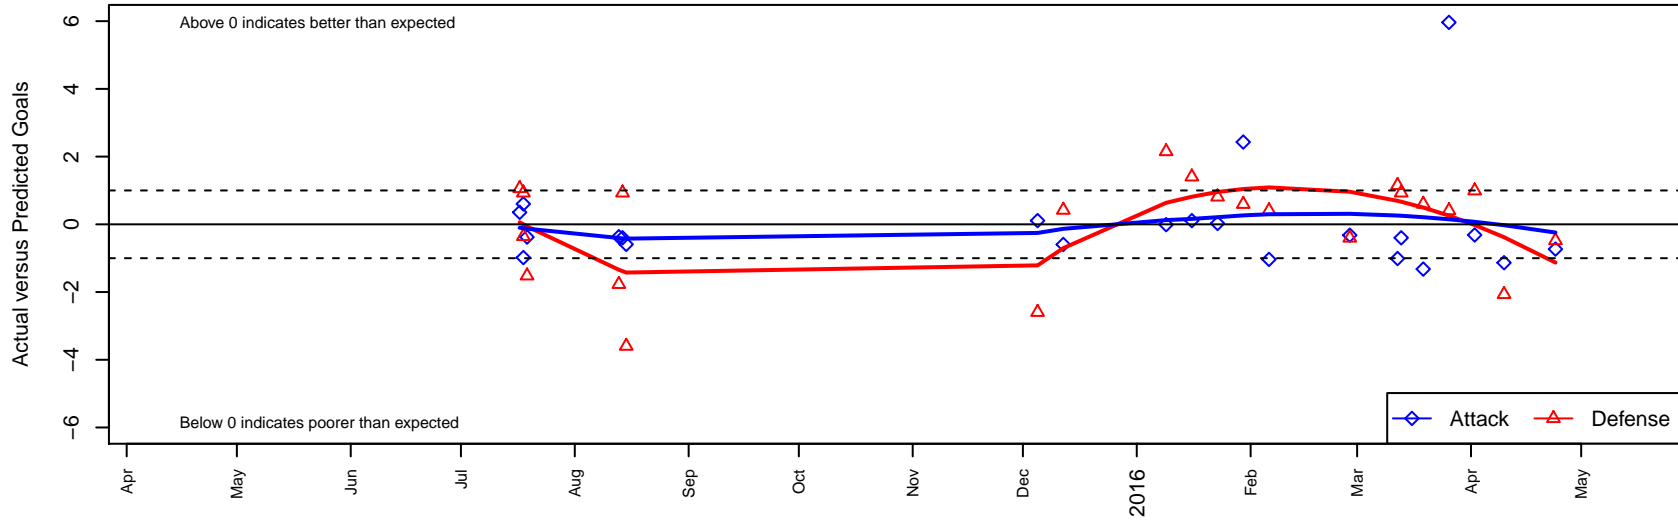

Seattle United Shoreline White G99

Seattle United Regional
 Seattle, WA
 G99 total strength=998
 attack=2.11 defense=1.88
 fall league = NPSL G Div 2 U16

alt names used:
 SEATTLE UNITED G99 SHORELINE WHITE ('
 Seattle United SH G99 White
 SU Shoreline G99 White
 Seattle United SH G99 White

Venues played:
 2015 KITG GU16 Green
 2015 Bigfoot Silver U16
 2015 NPSL G Division 2 U16
 2015 WYS Presidents Cup G99 Division 2

Seattle United Shoreline White G99
 Dots are actual minus expected GF (blue circles) and GA (red triangles).
 Blue line is smoothed change in attack strength. Red is smoothed change in defense strength.

**attack and defense variance (black dot)
relative to other teams
and top 10 in region**

**attack and defense rating
relative to others at age
and all opponents in last 13 months**

Performance relative to 13 month average